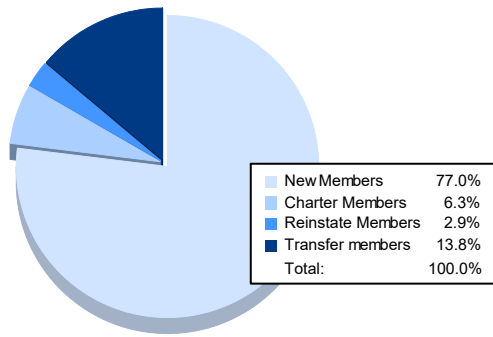

Membership Composition June 2021 Cumulative