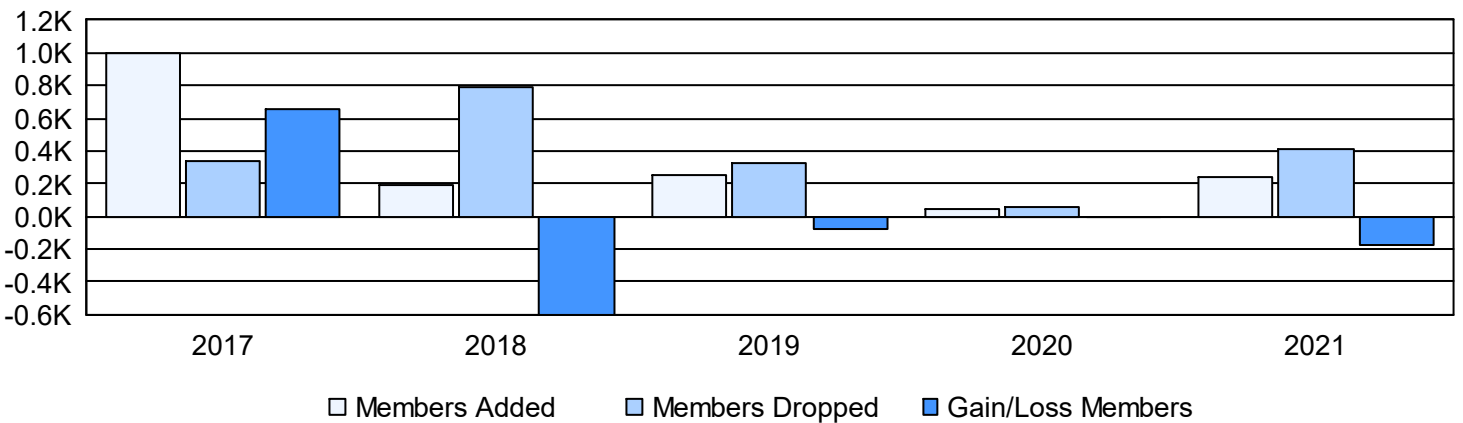

Year	New Clubs	Dropped Clubs	Gain/ Loss Clubs	New Members	Charter Members	Reinstate Members	Transfer Members	Total Member Added	Total Members Dropped	Gain/ Loss Members
2016-2017	20	2	18	301	682	1	18	1,002	342	660
2017-2018	0	2	-2	113	54	3	18	188	787	-599
2018-2019	0	10	-10	111	92	29	16	248	330	-82
2019-2020	0	0	0	10	21	8	12	51	56	-5
2020-2021	0	0	0	184	15	7	33	239	416	-177
Average	4	3	1	144	173	10	19	346	386	-41

Clubs

Members